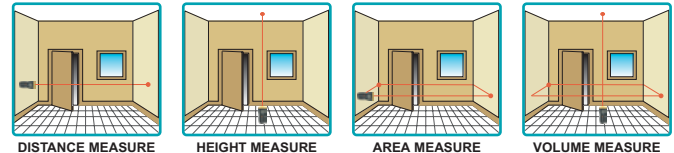

LASER TAPE METER

This multifunctional tool is capable of much more than just measuring distances: height, area, volume are the magic words that allow this laser tape meter.

Specifications :

- LCD Display:
4 digits 7,5 mm. for Distance;
6 digits 5,5 mm. for Area, and Volume;
- LASER button;
- ON/READ/RESET button;
- MEM INPUT button;
- LWH button for volume;
- MEM RECALL button;
- LW button for Area;
- FT / M button - switchable;
- + / = button.

Features :

Use : Internal;

Measurement range : 0,6 ÷ 15 m. (1'-11" ÷ 49'-3");

Resolution : 0,01 m.;

Accuracy : ±0,5% ±1 digit;

Aperture angle : Approx ±5°;

Laser Class : II (U.S.A.);

Laser Type : 630 ÷ 650 nm.;

Laser Power : ≤1 mW;

Measure : m., ft. - switchable;

Temperature range : 0 ÷ 40° C. (32° ÷ 104° F.);

Humidity range : 40 ÷ 70% RH Relative Humidity;

Altitude : -100 ÷ 100 m. (-330 ÷ 330 ft.);

Auto Shut-Off : after 30 seconds of non-use;

Power : (1) Battery 9V 6F22 006P NEDA1604 (included);

Display Dimensions : 21 x 37 mm. (7/8" x 1-1/2");

Dimensions : 50 x 130 x 30 mm. (2" x 5-1/16" x 1-3/16");

Weight : 150 gr. (5 oz.).

VA64501

Model	Description
VA64501	Electronic Digital Laser Tape Meter for Distance, Height, Area, and Volume. Range 0,6 ÷ 15,0 m. (1'-11" ÷ 49'-3") with Battery.